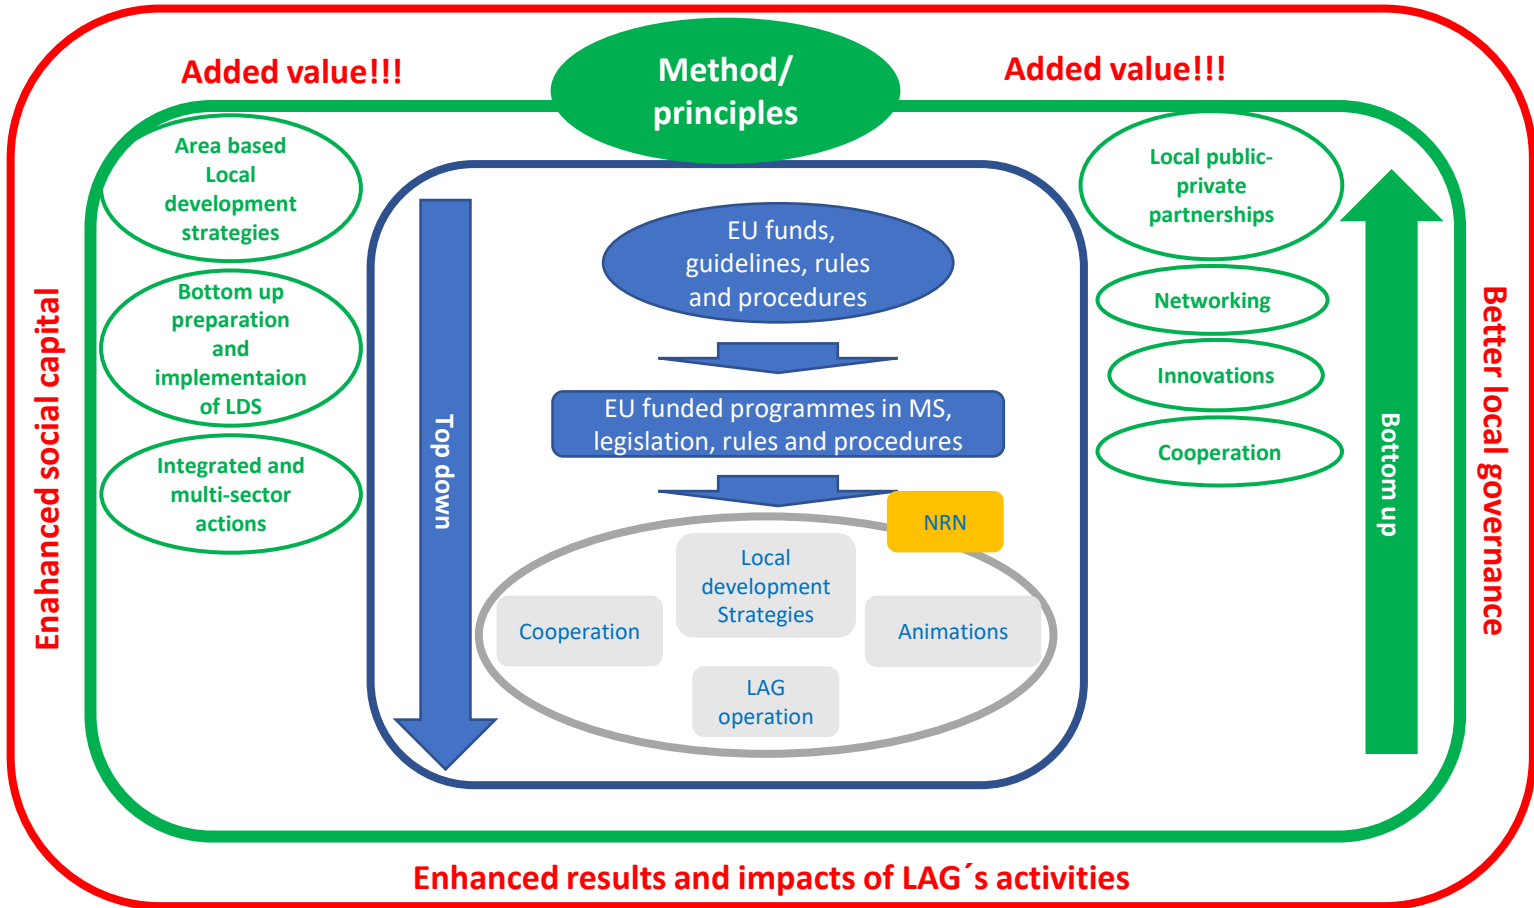

**European Leader Association
for Rural Development**
Brussels, www.elard.eu

**SWEDISH
PRESIDENCY**
2020-2021

If there is **no** external fund....

METHOD: BASED ON PRINCIPLES OF ENDOGENEOUS, INTEGRATED DEVELOPMENT AND LOCAL DEMOCRACY

If there is **no** method....

Let's look closer at LEADER/CLLD...

...and reality...

**Without method/principles we would not
need expensive instrument LEADER/CLLD**

-

**it would be enough to use other fund's
measures**

What is actually LEADER/CLLD added value?

Bigger results and impacts:

More income and better jobs

New local products

Services of higher quality

More efficient infrastructure

Working supply chains which involve
local producers and consumers...

Innovation management

We are preparing local development strategies ... which will support the generation of added value?

Preparing the strategy...

- In collaborative and participatory manner?
- In trust and mutual support?
- To manage funds together?
- To decide together on the future?
- Which will support:
 - Local identity and pride?
 - Building communities?
 - Sharing knowledge and skills
 - Better results and impacts as CAP SP? In which areas?
 - Etc?